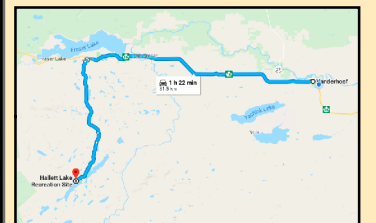

80

Meters

Recreation Sites and Trails BC  
QR Code:

BC Gov Web site for:  
- Hallett REC1330 Rec Site

Key Map

Hallett Lake